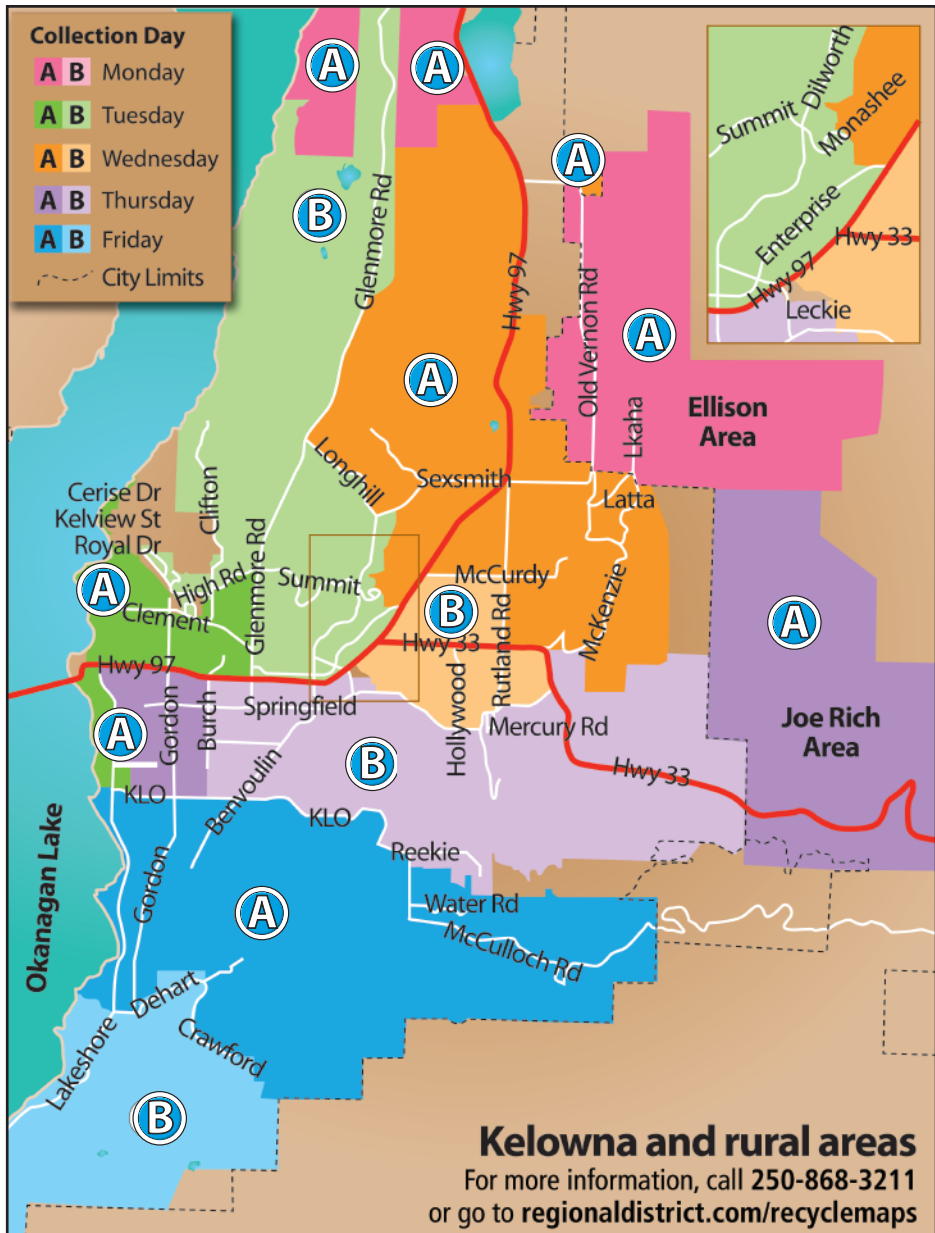

**Collection Day**

**A B** Monday

**A B** Tuesday

**A B** Wednesday

**A B** Thursday

**A B** Friday

--- City Limits

**Kelowna and rural areas**

For more information, call 250-868-3211  
or go to [regionaldistrict.com/recyclemaps](http://regionaldistrict.com/recyclemaps)