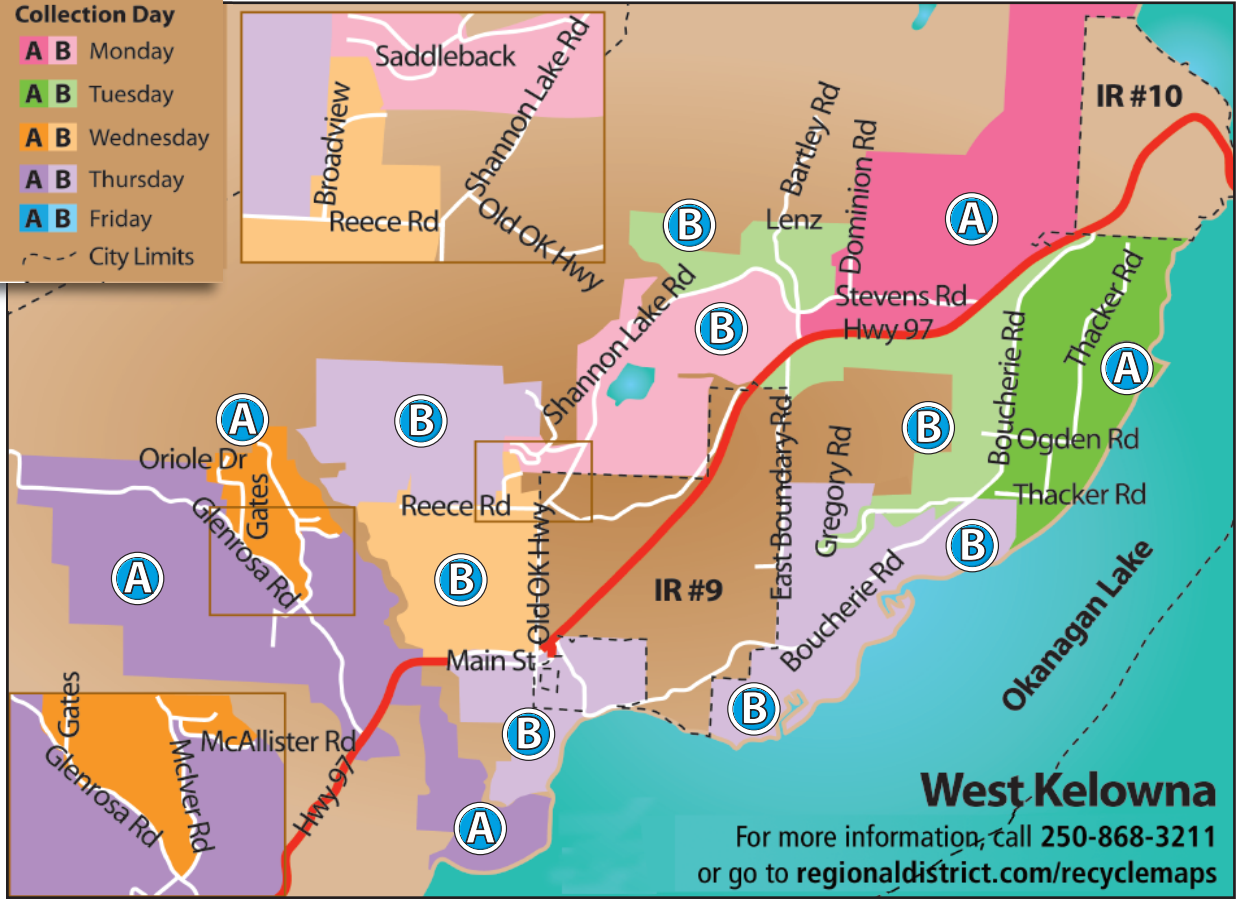

Collection Day

- A B** Monday
- A B** Tuesday
- A B** Wednesday
- A B** Thursday
- A B** Friday
- - - City Limits

West Kelowna

For more information, call 250-868-3211
or go to regionaldistrict.com/recyclemaps